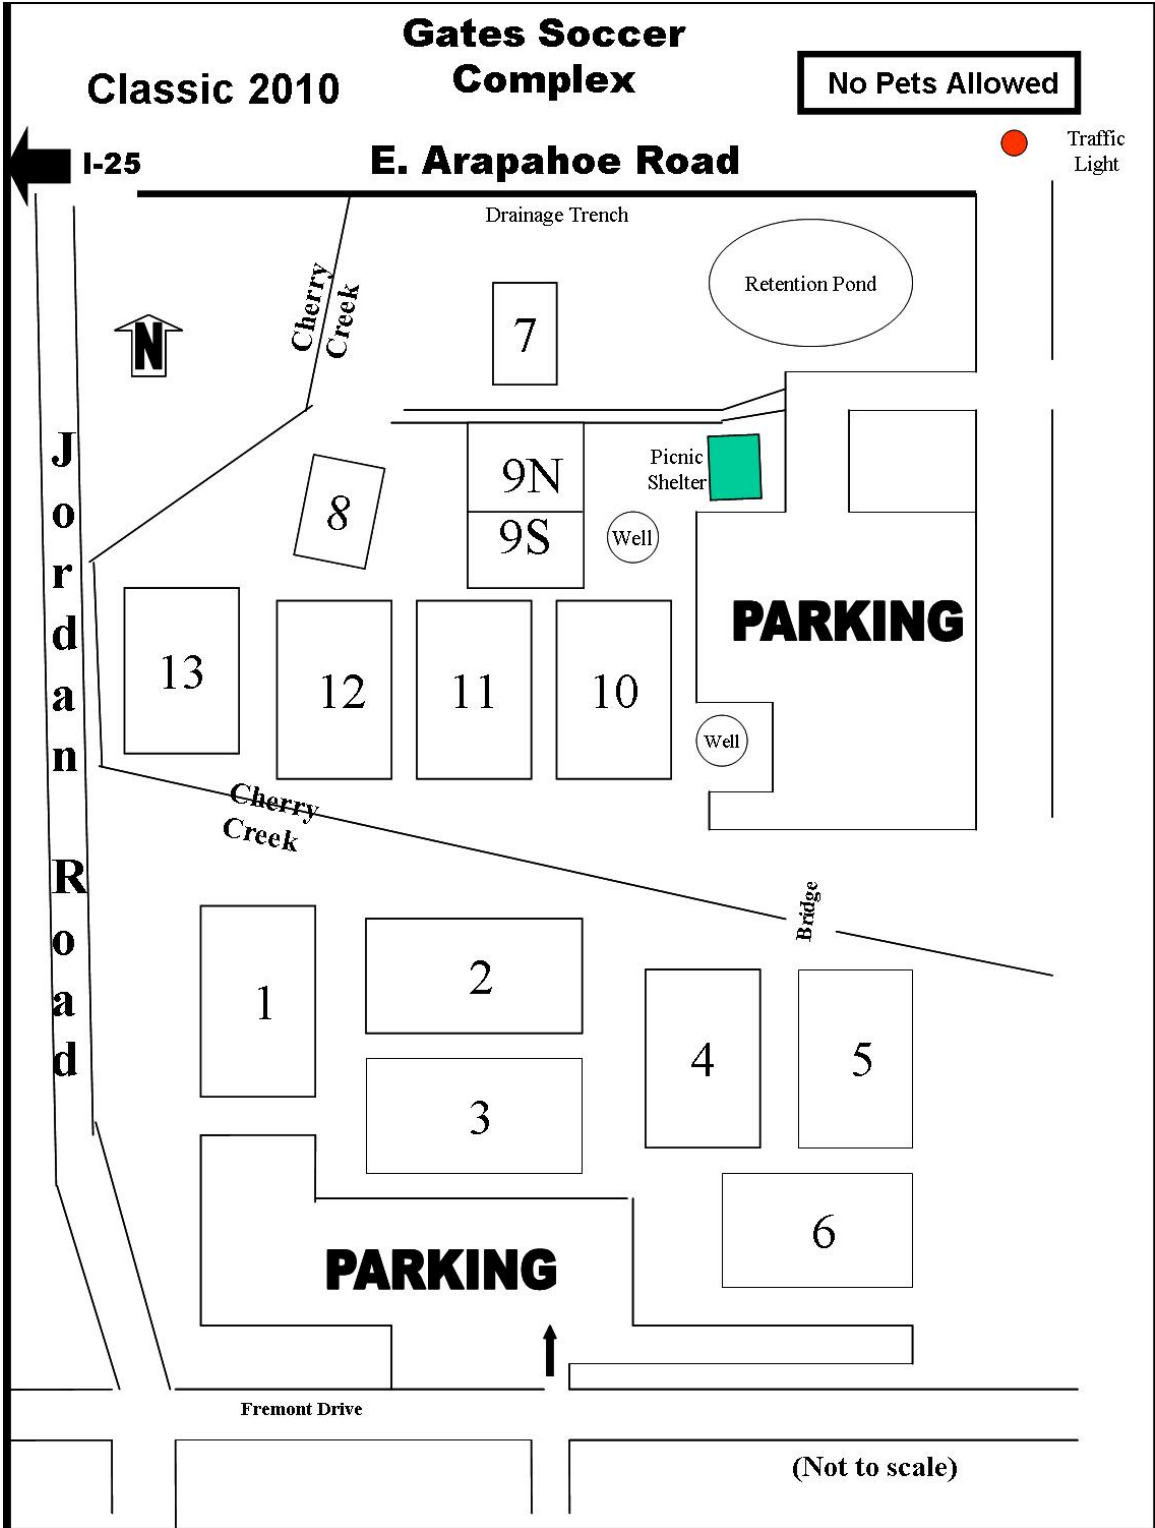

Gates Soccer Complex

Classic 2010

No Pets Allowed

I-25

E. Arapahoe Road

Traffic Light

Jordan Road

Cherry Creek

Drainage Trench

Retention Pond

7

8

9N

9S

Well

Picnic Shelter

PARKING

13

12

11

10

Well

Cherry Creek

Bridge

1

2

4

5

3

PARKING

6

Fremont Drive

(Not to scale)